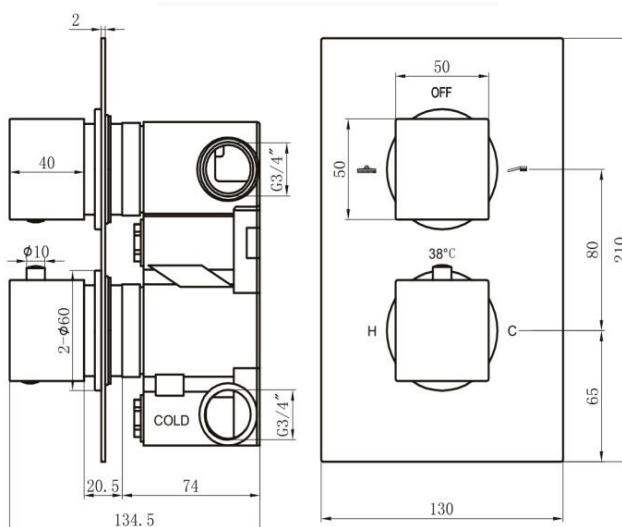

TECHNICAL DATA SHEET

EMOTION SQUARE CONCEALED THERMOSTATIC BATH/SHOWER MIXER (2 OUTLET)

Product Code	TBTS-07-2244
Construction	Brass Body (CuZn38b18)
Finishes	Chrome plated to BS EN 248
Product Type	Contemporary
Water Pressure	Min.0.5 bar, Max. 7.0 bar
Plumbing Systems	Suitable for all plumbing systems, preferably balanced. Min. supply pressure differential requirement is 5:1
Standards	Complies with BSEN 1111
Certification	Manufactured to comply with TMV2
Cartridge	Thermostatic
Fitting	Inlet: 3/4" Female Outlet: 3/4" Female
Packaging	34x25x32cm / carton (4pcs/carton)
Guarantee	15 years (3 years on working parts/decorative finish)
Additional Information	1. Temperature: Pre-set 38°C, with push button override to 48°C. 2. Automatic shut off in the event of hot or cold water supply failure. 3. Easy accessible check valve

Flow Rates (Litres per minute)

System Pressure	0.1 Bar	0.2 Bar	0.3 Bar	0.5 Bar	1.0 Bar	1.5 Bar	2.0 Bar	3.0 Bar	4.0 Bar	5.0 Bar
		7.5		10.7	15.0	18.5	21.5	27.0	-	-

The information contained on this page was correct at date of issue. Fitting dimensions are provided as a guide only. Some variation may occur due to manufacturing tolerances. We pursue a policy of continuing improvement in design and performance of our products and so reserve the right to change specifications without prior notice.